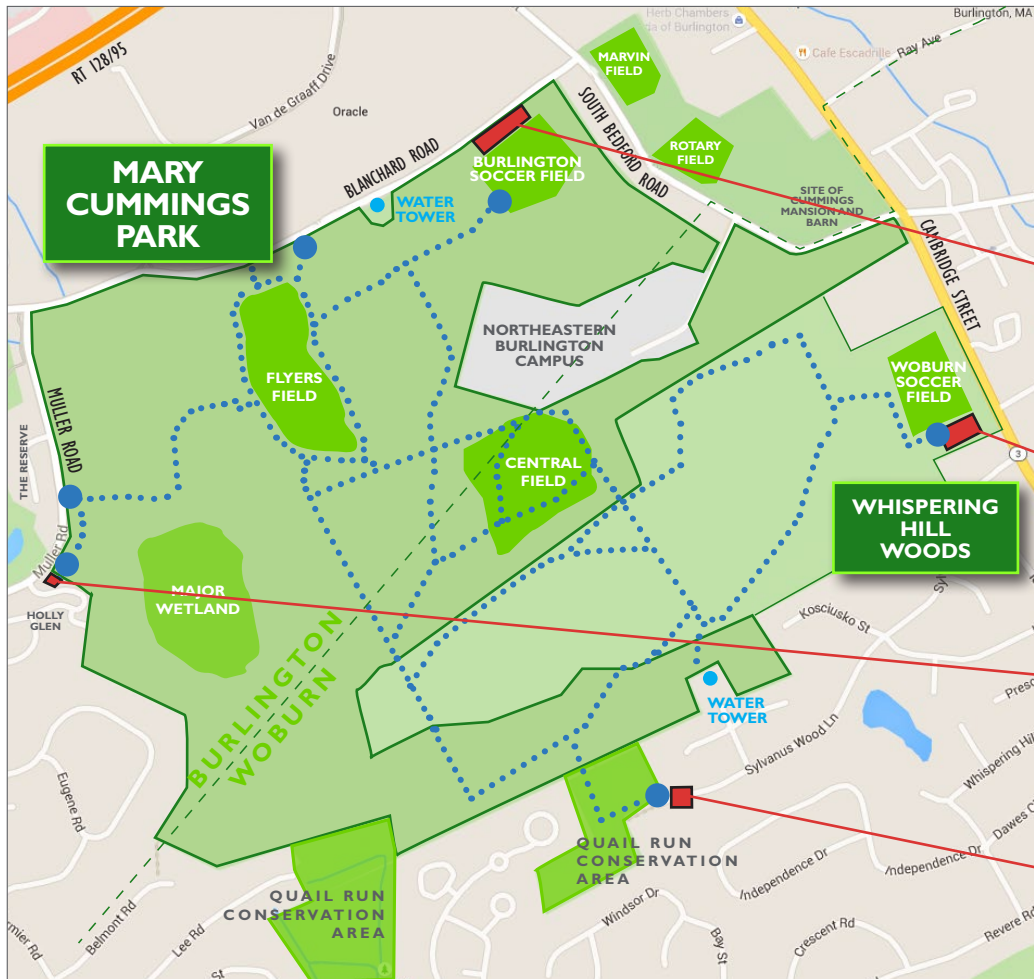

# PARKING FOR MARY CUMMINGS PARK AND WHISPERING HILL WOODS IN BURLINGTON AND WOBURN

- Burlington Soccer Field:** use **1 Blanchard Road, Burlington, MA** to find by GPS
- Woburn Soccer Field:** use **57 Cambridge Road, Woburn, MA** to find by GPS
- Holly Glen:** use **1 Muller Road, Burlington, MA** to find by GPS
- Sylvanus Woods Entrance:** use **100 Sylvanus Wood Lane, Woburn, MA** to find by GPS

**PARKING**      **MAJOR ENTRANCES**      **TRAILS**