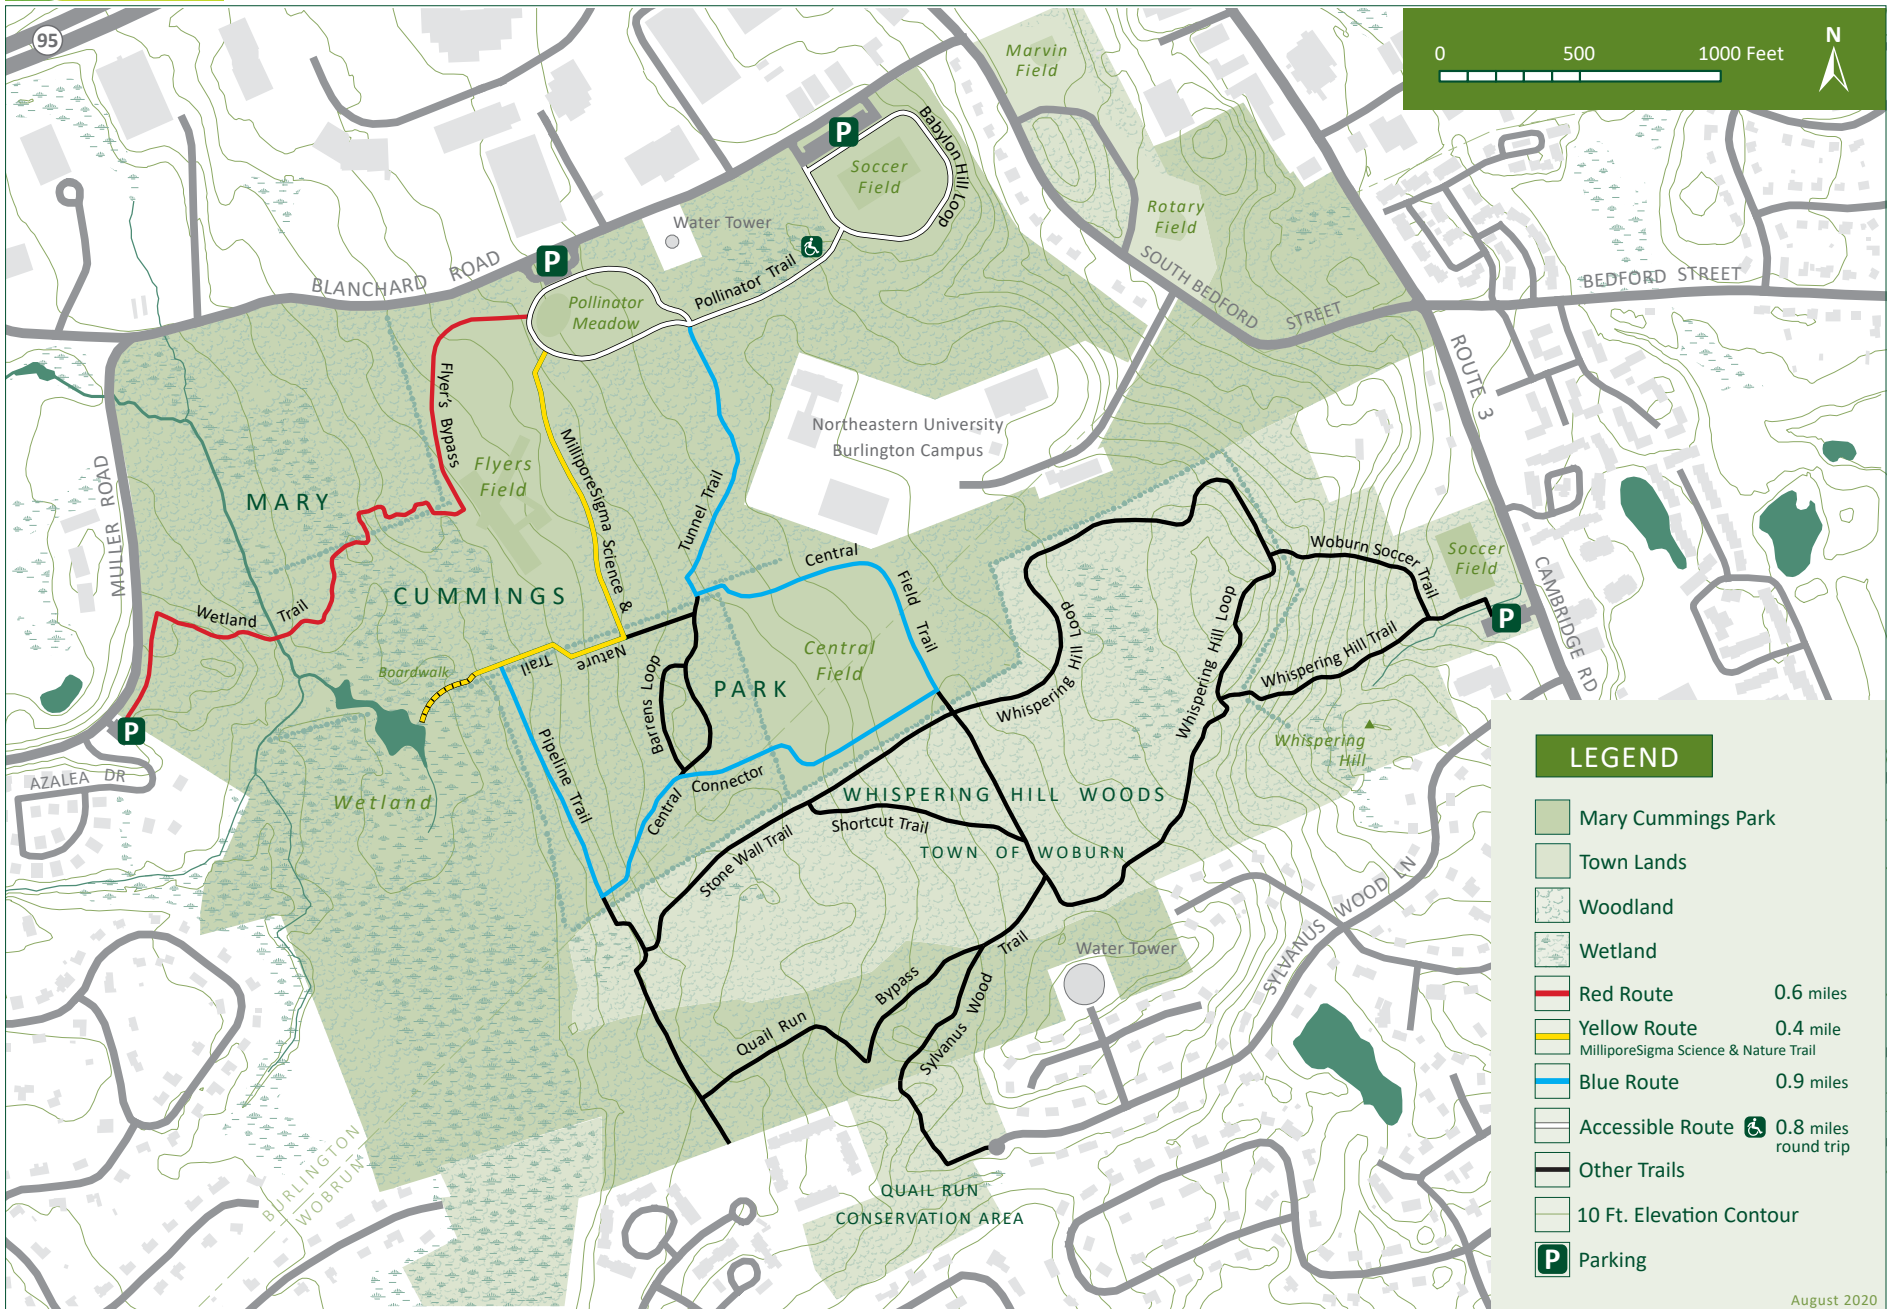

MARY CUMMINGS PARK

(200 ACRES)

Blanchard Road ▪ Burlington, Massachusetts ▪ 978.921.1944 ▪ info@thetrustees.org

This map is a product of The Trustees of Reservations GIS Program. Source data was obtained from MassGIS, aerial photography, and GPS data collection. Property lines and trail locations are approximate. August 2020.